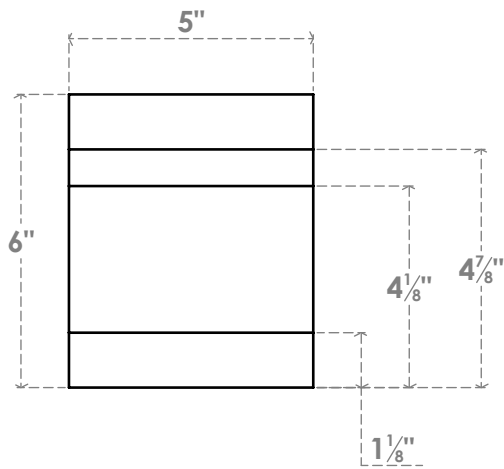

RFTP05X06X12NEB

5"W X 6"H X 12"L NEW BRIGHTON ARCHITECTURAL GRADE PVC RAFTER TAIL

SIDE PROFILE

ISOMETRIC

FRONT PROFILE

EKENA MILLWORK
 2300 WEST MAIN ST.
 CLARKSVILLE, TX 75426
 TOLL FREE: 866-607-0453
 WWW.EKENAMILLWORK.COM