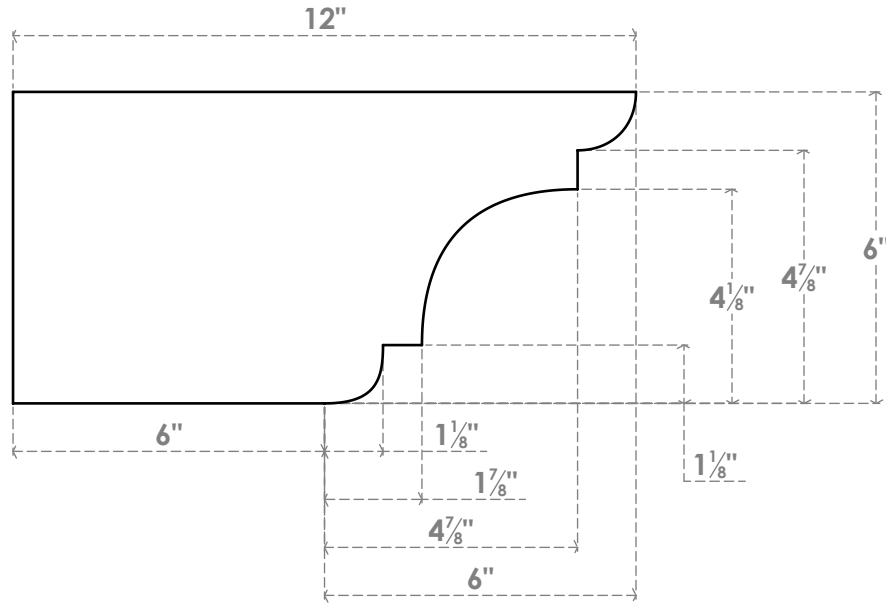

RFTP05X06X12NEB

5"W X 6"H X 12"L NEW BRIGHTON ARCHITECTURAL GRADE PVC RAFTER TAIL

SIDE PROFILE

ISOMETRIC

FRONT PROFILE

EKENA MILLWORK
 2300 WEST MAIN ST.
 CLARKSVILLE, TX 75426
 TOLL FREE: 866-607-0453
 WWW.EKENAMILLWORK.COM